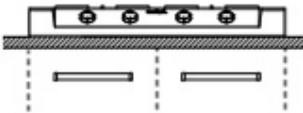

CUT-OUT

Cut-out for top-mount installation