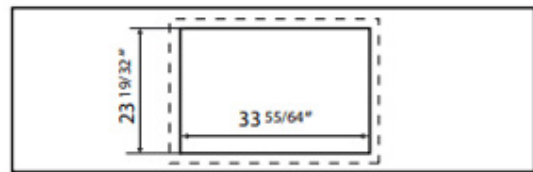

CUT-OUT

Cut-out for top-mount installation