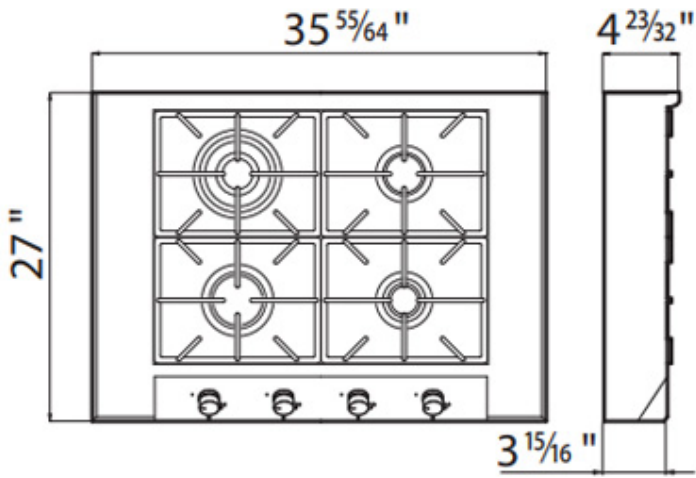

DETAILS

Dimensions

35 7/8" x 27"

Maintop

AISI 304 Stainless Steel

Finish

Satin finish

Grids

Technical requirements

Electrical supply 120V 60Hz

Gas std setting Natural Gas

LP Gas conversion Kit for all burners included

Optional accessories Cast iron wok support

TECHNICAL DATA

DIMENSIONS

CUT-OUT