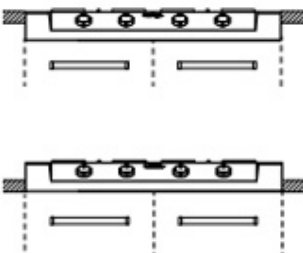

Scheme for installation on the cabinet