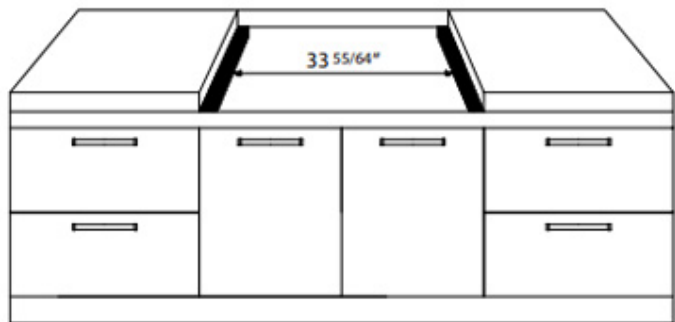

Scheme for installation on the cabinet